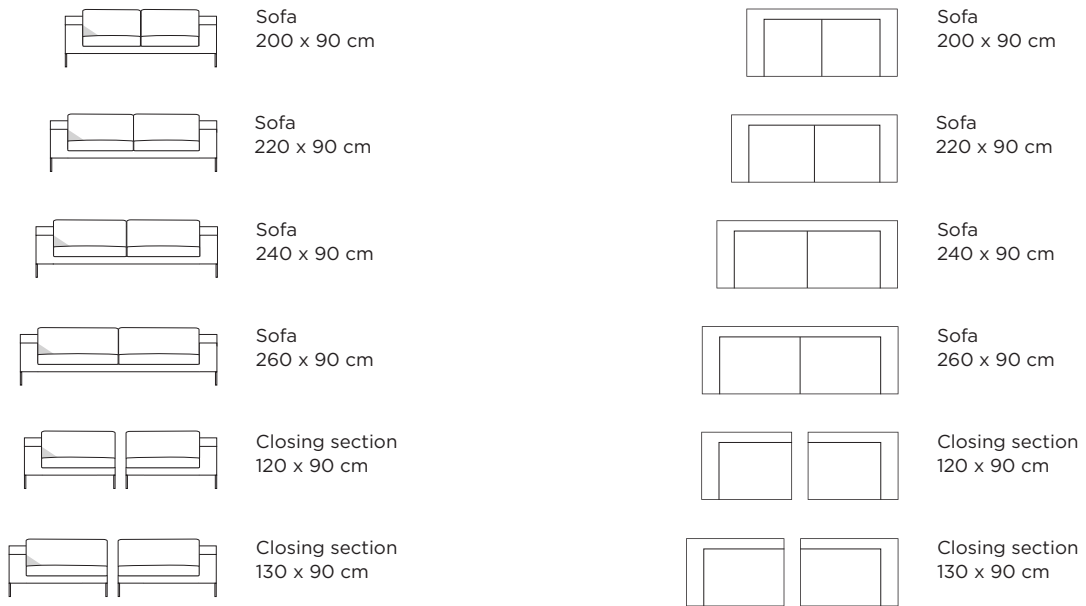

Model Shu · Design by Jens Juul Eilersen

Arm height: 38 cm · Arm width: 23 cm · Total depth (frame): 90 cm · Seat depth: 65 cm · Seat height: 42 cm · Total height (frame): 67 cm

Scale 1:100
 All overall dimensions correspond to frame sizes.
 The drawings are not a detailed expression of how the final furniture appears.