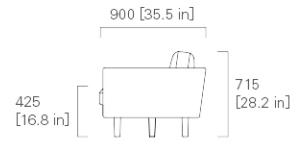

THREE SEATER SOFA Right

WIDE THREE SEATER SOFA Right