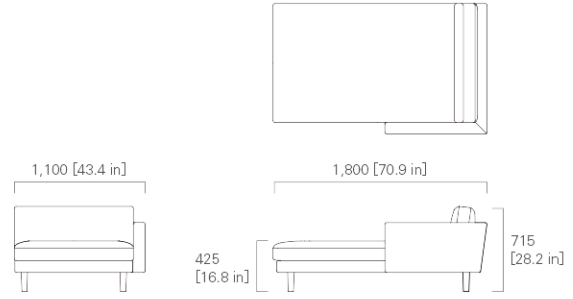

WIDE CHAISE LONGUE 180 Right