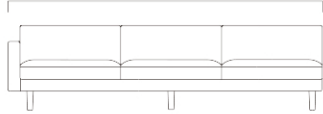

ARM SOFA

TWO SEATER SOFA

WIDE TWO SEATER SOFA

850 [33.5 in]

1,905 [75.0 in]

2,205 [86.9 in]

900 [35.5 in]

425 [16.8 in]

715 [28.2 in]

THREE SEATER SOFA

WIDE THREE SEATER SOFA

2,755 [108.5 in]

3,205 [126.2 in]

900 [35.5 in]

425 [16.8 in]

715 [28.2 in]

TWO SEATER SOFA Left

WIDE TWO SEATER SOFA Left

1,805 [71.1 in]

2,105 [82.9 in]

900 [35.5 in]

425 [16.8 in]

715 [28.2 in]

THREE SEATER SOFA Left

WIDE THREE SEATER SOFA Left

2,655 [104.6 in]

3,105 [122.3 in]

900 [35.5 in]

425 [16.8 in]

715 [28.2 in]

TWO SEATER SOFA Right

WIDE TWO SEATER SOFA Right