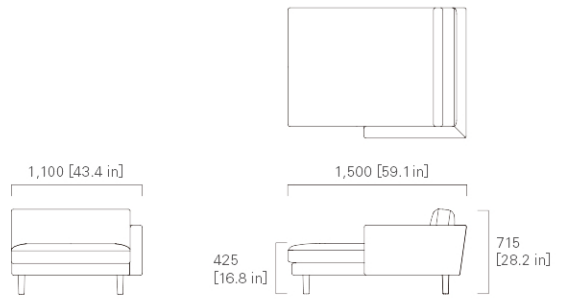

715 [28.2 in]

THREE SEATER SOFA

WIDE THREE SEATER SOFA

2,755 [108.5 in]

3,205 [126.2 in]

900 [35.5 in]

425 [16.8 in]

715 [28.2 in]

TWO SEATER SOFA Left

WIDE TWO SEATER SOFA Left

1,805 [71.1 in]

2,105 [82.9 in]

900 [35.5 in]

425 [16.8 in]

715 [28.2 in]

THREE SEATER SOFA Left

WIDE THREE SEATER SOFA Left

2,655 [104.6 in]

3,105 [122.3 in]

900 [35.5 in]

425 [16.8 in]

715 [28.2 in]

TWO SEATER SOFA Right

WIDE TWO SEATER SOFA Right

THREE SEATER SOFA Right

WIDE THREE SEATER SOFA Right

CHAISE LONGUE 150 Left

CHAISE LONGUE 150 Right

WIDE CHAISE LONGUE 150 Left

WIDE CHAISE LONGUE 150 Right

CHAISE LONGUE 180 Left

CHAISE LONGUE 180 Right