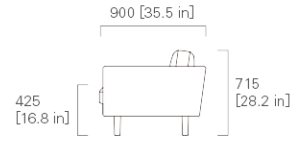

TWO SEATER SOFA Left

WIDE TWO SEATER SOFA Left

1,805 [71.1 in]

2,105 [82.9 in]

900 [35.5 in]

425 [16.8 in]

715 [28.2 in]

THREE SEATER SOFA Left

WIDE THREE SEATER SOFA Left

2,655 [104.6 in]

3,105 [122.3 in]

900 [35.5 in]

425 [16.8 in]

715 [28.2 in]

TWO SEATER SOFA Right

WIDE TWO SEATER SOFA Right