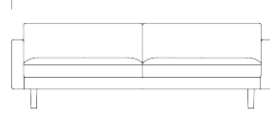

ARM SOFA

TWO SEATER SOFA

WIDE TWO SEATER SOFA

850 [33.5 in]

1,905 [75.0 in]

2,205 [86.9 in]

900 [35.5 in]

425 [16.8 in]

715 [28.2 in]

THREE SEATER SOFA

WIDE THREE SEATER SOFA

2,755 [108.5 in]

3,205 [126.2 in]

900 [35.5 in]

425 [16.8 in]

715 [28.2 in]

TWO SEATER SOFA Left

WIDE TWO SEATER SOFA Left

1,805 [71.1 in]

2,105 [82.9 in]

900 [35.5 in]

425 [16.8 in]

715 [28.2 in]

THREE SEATER SOFA Left