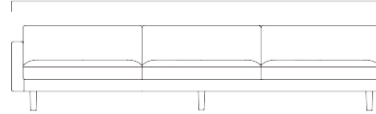

TWO SEATER SOFA Left

WIDE TWO SEATER SOFA Left

1,805 [71.1 in]

2,105 [82.9 in]

900 [35.5 in]

425 [16.8 in]

715 [28.2 in]

THREE SEATER SOFA Left

WIDE THREE SEATER SOFA Left

2,655 [104.6 in]

3,105 [122.3 in]

900 [35.5 in]

425 [16.8 in]

715 [28.2 in]

TWO SEATER SOFA Right

WIDE TWO SEATER SOFA Right