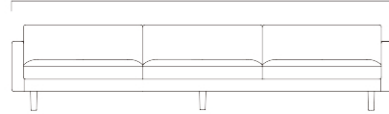

ARM SOFA

TWO SEATER SOFA

WIDE TWO SEATER SOFA

850 [33.5 in]

1,905 [75.0 in]

2,205 [86.9 in]

900 [35.5 in]

425 [16.8 in]

715 [28.2 in]

THREE SEATER SOFA

WIDE THREE SEATER SOFA

2,755 [108.5 in]

3,205 [126.2 in]

900 [35.5 in]

425 [16.8 in]

715 [28.2 in]

TWO SEATER SOFA Left

WIDE TWO SEATER SOFA Left

1,805 [71.1 in]

2,105 [82.9 in]

900 [35.5 in]

425 [16.8 in]

715 [28.2 in]

THREE SEATER SOFA Left