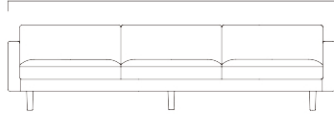

ARM SOFA

TWO SEATER SOFA

WIDE TWO SEATER SOFA

850 [33.5 in]

1,905 [75.0 in]

2,205 [86.9 in]

900 [35.5 in]

425 [16.8 in]

715 [28.2 in]

THREE SEATER SOFA

WIDE THREE SEATER SOFA

2,755 [108.5 in]

3,205 [126.2 in]

900 [35.5 in]

425 [16.8 in]

715 [28.2 in]

TWO SEATER SOFA Left

WIDE TWO SEATER SOFA Left

1,805 [71.1 in]

2,105 [82.9 in]

900 [35.5 in]

425 [16.8 in]

715 [28.2 in]

THREE SEATER SOFA Left

WIDE THREE SEATER SOFA Left

2,655 [104.6 in]

3,105 [122.3 in]

900 [35.5 in]

425 [16.8 in]

715 [28.2 in]

TWO SEATER SOFA Right

WIDE TWO SEATER SOFA Right