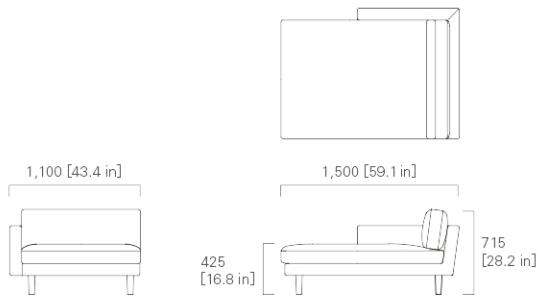

715 [28.2 in]

THREE SEATER SOFA

WIDE THREE SEATER SOFA

2,755 [108.5 in]

3,205 [126.2 in]

900 [35.5 in]

425 [16.8 in]

715 [28.2 in]

TWO SEATER SOFA Left

WIDE TWO SEATER SOFA Left

1,805 [71.1 in]

2,105 [82.9 in]

900 [35.5 in]

425 [16.8 in]

715 [28.2 in]

THREE SEATER SOFA Left

WIDE THREE SEATER SOFA Left

2,655 [104.6 in]

3,105 [122.3 in]

900 [35.5 in]

425 [16.8 in]

715 [28.2 in]

TWO SEATER SOFA Right

WIDE TWO SEATER SOFA Right

THREE SEATER SOFA Right

WIDE THREE SEATER SOFA Right

CHAISE LONGUE 150 Left

CHAISE LONGUE 150 Right

WIDE CHAISE LONGUE 150 Left

WIDE CHAISE LONGUE 150 Right

CHAISE LONGUE 180 Left

CHAISE LONGUE 180 Right