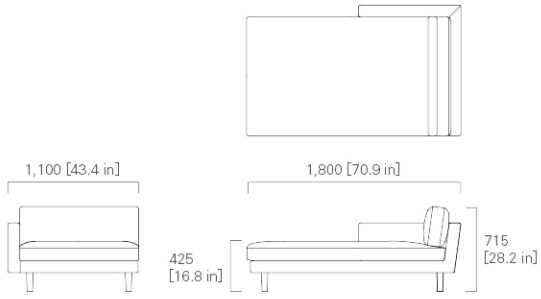

WIDE CHAISE LONGUE 180 Left