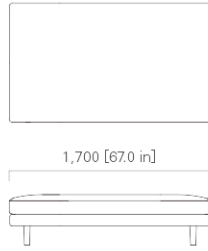

TWO SEATER SOFA Left

WIDE TWO SEATER SOFA Left

1,805 [71.1 in]

2,105 [82.9 in]

900 [35.5 in]

425 [16.8 in]

715 [28.2 in]

THREE SEATER SOFA Left

WIDE THREE SEATER SOFA Left

2,655 [104.6 in]

3,105 [122.3 in]

900 [35.5 in]

425 [16.8 in]

715 [28.2 in]

TWO SEATER SOFA Right

WIDE TWO SEATER SOFA Right

THREE SEATER SOFA Right

WIDE THREE SEATER SOFA Right

CHAISE LONGUE 150 Left

CHAISE LONGUE 150 Right

WIDE CHAISE LONGUE 150 Left

WIDE CHAISE LONGUE 150 Right

CHAISE LONGUE 180 Left

CHAISE LONGUE 180 Right

WIDE CHAISE LONGUE 180 Left

WIDE CHAISE LONGUE 180 Right

OTTOMAN 85

OTTOMAN 100

OTTOMAN 170

HEADREST 65

HEADREST 85

HEADREST 100