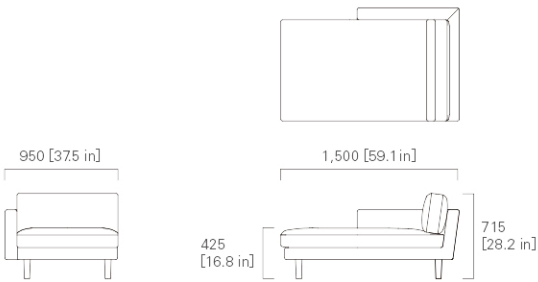

715 [28.2 in]

THREE SEATER SOFA

WIDE THREE SEATER SOFA

2,755 [108.5 in]

3,205 [126.2 in]

900 [35.5 in]

425 [16.8 in]

715 [28.2 in]

TWO SEATER SOFA Left

WIDE TWO SEATER SOFA Left

1,805 [71.1 in]

2,105 [82.9 in]

900 [35.5 in]

425 [16.8 in]

715 [28.2 in]

THREE SEATER SOFA Left

WIDE THREE SEATER SOFA Left

2,655 [104.6 in]

3,105 [122.3 in]

900 [35.5 in]

425 [16.8 in]

715 [28.2 in]

TWO SEATER SOFA Right

WIDE TWO SEATER SOFA Right

THREE SEATER SOFA Right

WIDE THREE SEATER SOFA Right

CHAISE LONGUE 150 Left

CHAISE LONGUE 150 Right

WIDE CHAISE LONGUE 150 Left

WIDE CHAISE LONGUE 150 Right

CHAISE LONGUE 180 Left

CHAISE LONGUE 180 Right