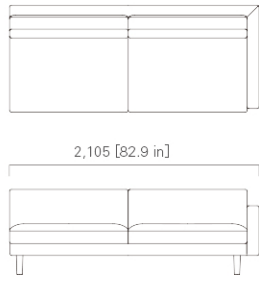

715 [28.2 in]

THREE SEATER SOFA

WIDE THREE SEATER SOFA

2,755 [108.5 in]

3,205 [126.2 in]

900 [35.5 in]

425 [16.8 in]

715 [28.2 in]

TWO SEATER SOFA Left

WIDE TWO SEATER SOFA Left

1,805 [71.1 in]

2,105 [82.9 in]

900 [35.5 in]

425 [16.8 in]

715 [28.2 in]

THREE SEATER SOFA Left

WIDE THREE SEATER SOFA Left

2,655 [104.6 in]

3,105 [122.3 in]

900 [35.5 in]

425 [16.8 in]

715 [28.2 in]

TWO SEATER SOFA Right

WIDE TWO SEATER SOFA Right

THREE SEATER SOFA Right

WIDE THREE SEATER SOFA Right

CHAISE LONGUE 150 Left

CHAISE LONGUE 150 Right

WIDE CHAISE LONGUE 150 Left

WIDE CHAISE LONGUE 150 Right

CHAISE LONGUE 180 Left

CHAISE LONGUE 180 Right