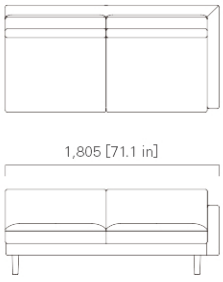

715 [28.2 in]

THREE SEATER SOFA

WIDE THREE SEATER SOFA

2,755 [108.5 in]

3,205 [126.2 in]

900 [35.5 in]

425 [16.8 in]

715 [28.2 in]

TWO SEATER SOFA Left

WIDE TWO SEATER SOFA Left

1,805 [71.1 in]

2,105 [82.9 in]

900 [35.5 in]

425 [16.8 in]

715 [28.2 in]

THREE SEATER SOFA Left

WIDE THREE SEATER SOFA Left

2,655 [104.6 in]

3,105 [122.3 in]

900 [35.5 in]

425 [16.8 in]

715 [28.2 in]

TWO SEATER SOFA Right

WIDE TWO SEATER SOFA Right

THREE SEATER SOFA Right

WIDE THREE SEATER SOFA Right

CHAISE LONGUE 150 Left

CHAISE LONGUE 150 Right

WIDE CHAISE LONGUE 150 Left

WIDE CHAISE LONGUE 150 Right

CHAISE LONGUE 180 Left

CHAISE LONGUE 180 Right