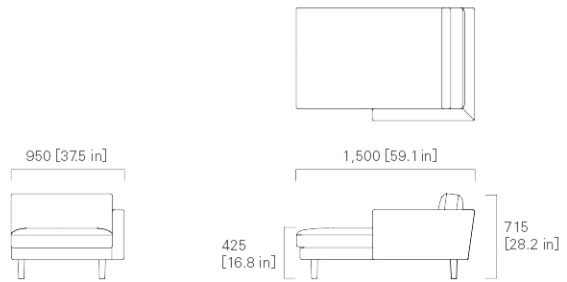

715 [28.2 in]

THREE SEATER SOFA

WIDE THREE SEATER SOFA

2,755 [108.5 in]

3,205 [126.2 in]

900 [35.5 in]

425 [16.8 in]

715 [28.2 in]

TWO SEATER SOFA Left

WIDE TWO SEATER SOFA Left

1,805 [71.1 in]

2,105 [82.9 in]

900 [35.5 in]

425 [16.8 in]

715 [28.2 in]

THREE SEATER SOFA Left

WIDE THREE SEATER SOFA Left

2,655 [104.6 in]

3,105 [122.3 in]

900 [35.5 in]

425 [16.8 in]

715 [28.2 in]

TWO SEATER SOFA Right

WIDE TWO SEATER SOFA Right

THREE SEATER SOFA Right

WIDE THREE SEATER SOFA Right

CHAISE LONGUE 150 Left

CHAISE LONGUE 150 Right

WIDE CHAISE LONGUE 150 Left

WIDE CHAISE LONGUE 150 Right

CHAISE LONGUE 180 Left

CHAISE LONGUE 180 Right