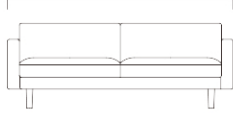

ARM SOFA

TWO SEATER SOFA

WIDE TWO SEATER SOFA

850 [33.5 in]

1,905 [75.0 in]

2,205 [86.9 in]

900 [35.5 in]

425 [16.8 in]

715 [28.2 in]

THREE SEATER SOFA

WIDE THREE SEATER SOFA

2,755 [108.5 in]

3,205 [126.2 in]

900 [35.5 in]

425 [16.8 in]

715 [28.2 in]

TWO SEATER SOFA Left

WIDE TWO SEATER SOFA Left

1,805 [71.1 in]

2,105 [82.9 in]

900 [35.5 in]

425 [16.8 in]

715 [28.2 in]

THREE SEATER SOFA Left

WIDE THREE SEATER SOFA Left

2,655 [104.6 in]

3,105 [122.3 in]

900 [35.5 in]

425 [16.8 in]

715 [28.2 in]

TWO SEATER SOFA Right

WIDE TWO SEATER SOFA Right