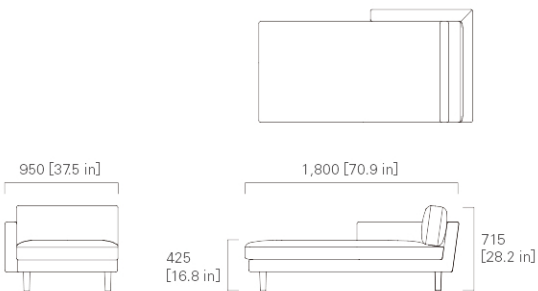

TWO SEATER SOFA Left

WIDE TWO SEATER SOFA Left

1,805 [71.1 in]

2,105 [82.9 in]

900 [35.5 in]

425 [16.8 in]

715 [28.2 in]

THREE SEATER SOFA Left

WIDE THREE SEATER SOFA Left

2,655 [104.6 in]

3,105 [122.3 in]

900 [35.5 in]

425 [16.8 in]

715 [28.2 in]

TWO SEATER SOFA Right

WIDE TWO SEATER SOFA Right

THREE SEATER SOFA Right

WIDE THREE SEATER SOFA Right

CHAISE LONGUE 150 Left

CHAISE LONGUE 150 Right

WIDE CHAISE LONGUE 150 Left

WIDE CHAISE LONGUE 150 Right

CHAISE LONGUE 180 Left

CHAISE LONGUE 180 Right

WIDE CHAISE LONGUE 180 Left

WIDE CHAISE LONGUE 180 Right

OTTOMAN 85

OTTOMAN 100

OTTOMAN 170

HEADREST 65

HEADREST 85

HEADREST 100