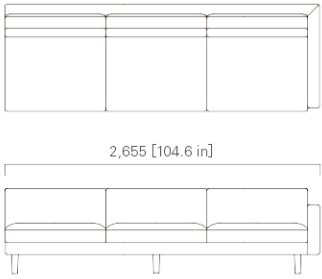

715 [28.2 in]

THREE SEATER SOFA

WIDE THREE SEATER SOFA

2,755 [108.5 in]

3,205 [126.2 in]

900 [35.5 in]

425 [16.8 in]

715 [28.2 in]

TWO SEATER SOFA Left

WIDE TWO SEATER SOFA Left

1,805 [71.1 in]

2,105 [82.9 in]

900 [35.5 in]

425 [16.8 in]

715 [28.2 in]

THREE SEATER SOFA Left

WIDE THREE SEATER SOFA Left

2,655 [104.6 in]

3,105 [122.3 in]

900 [35.5 in]

425 [16.8 in]

715 [28.2 in]

TWO SEATER SOFA Right

WIDE TWO SEATER SOFA Right

THREE SEATER SOFA Right

WIDE THREE SEATER SOFA Right

CHAISE LONGUE 150 Left

CHAISE LONGUE 150 Right

WIDE CHAISE LONGUE 150 Left

WIDE CHAISE LONGUE 150 Right

CHAISE LONGUE 180 Left

CHAISE LONGUE 180 Right