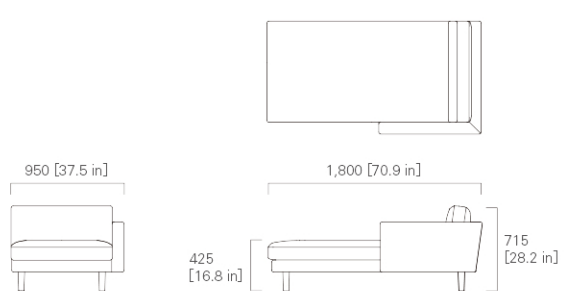

TWO SEATER SOFA Left

WIDE TWO SEATER SOFA Left

1,805 [71.1 in]

2,105 [82.9 in]

900 [35.5 in]

425 [16.8 in]

715 [28.2 in]

THREE SEATER SOFA Left

WIDE THREE SEATER SOFA Left

2,655 [104.6 in]

3,105 [122.3 in]

900 [35.5 in]

425 [16.8 in]

715 [28.2 in]

TWO SEATER SOFA Right

WIDE TWO SEATER SOFA Right

THREE SEATER SOFA Right

WIDE THREE SEATER SOFA Right

CHAISE LONGUE 150 Left

CHAISE LONGUE 150 Right

WIDE CHAISE LONGUE 150 Left

WIDE CHAISE LONGUE 150 Right

CHAISE LONGUE 180 Left

CHAISE LONGUE 180 Right

WIDE CHAISE LONGUE 180 Left

WIDE CHAISE LONGUE 180 Right

OTTOMAN 85

OTTOMAN 100

OTTOMAN 170

HEADREST 65

HEADREST 85

HEADREST 100