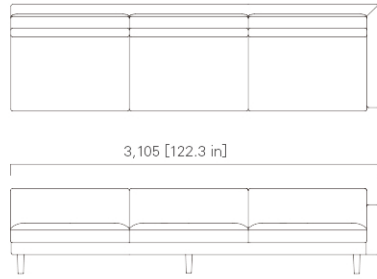

715 [28.2 in]

THREE SEATER SOFA

WIDE THREE SEATER SOFA

2,755 [108.5 in]

3,205 [126.2 in]

900 [35.5 in]

425 [16.8 in]

715 [28.2 in]

TWO SEATER SOFA Left

WIDE TWO SEATER SOFA Left

1,805 [71.1 in]

2,105 [82.9 in]

900 [35.5 in]

425 [16.8 in]

715 [28.2 in]

THREE SEATER SOFA Left

WIDE THREE SEATER SOFA Left

2,655 [104.6 in]

3,105 [122.3 in]

900 [35.5 in]

425 [16.8 in]

715 [28.2 in]

TWO SEATER SOFA Right

WIDE TWO SEATER SOFA Right

THREE SEATER SOFA Right

WIDE THREE SEATER SOFA Right

CHAISE LONGUE 150 Left

CHAISE LONGUE 150 Right

WIDE CHAISE LONGUE 150 Left

WIDE CHAISE LONGUE 150 Right

CHAISE LONGUE 180 Left

CHAISE LONGUE 180 Right